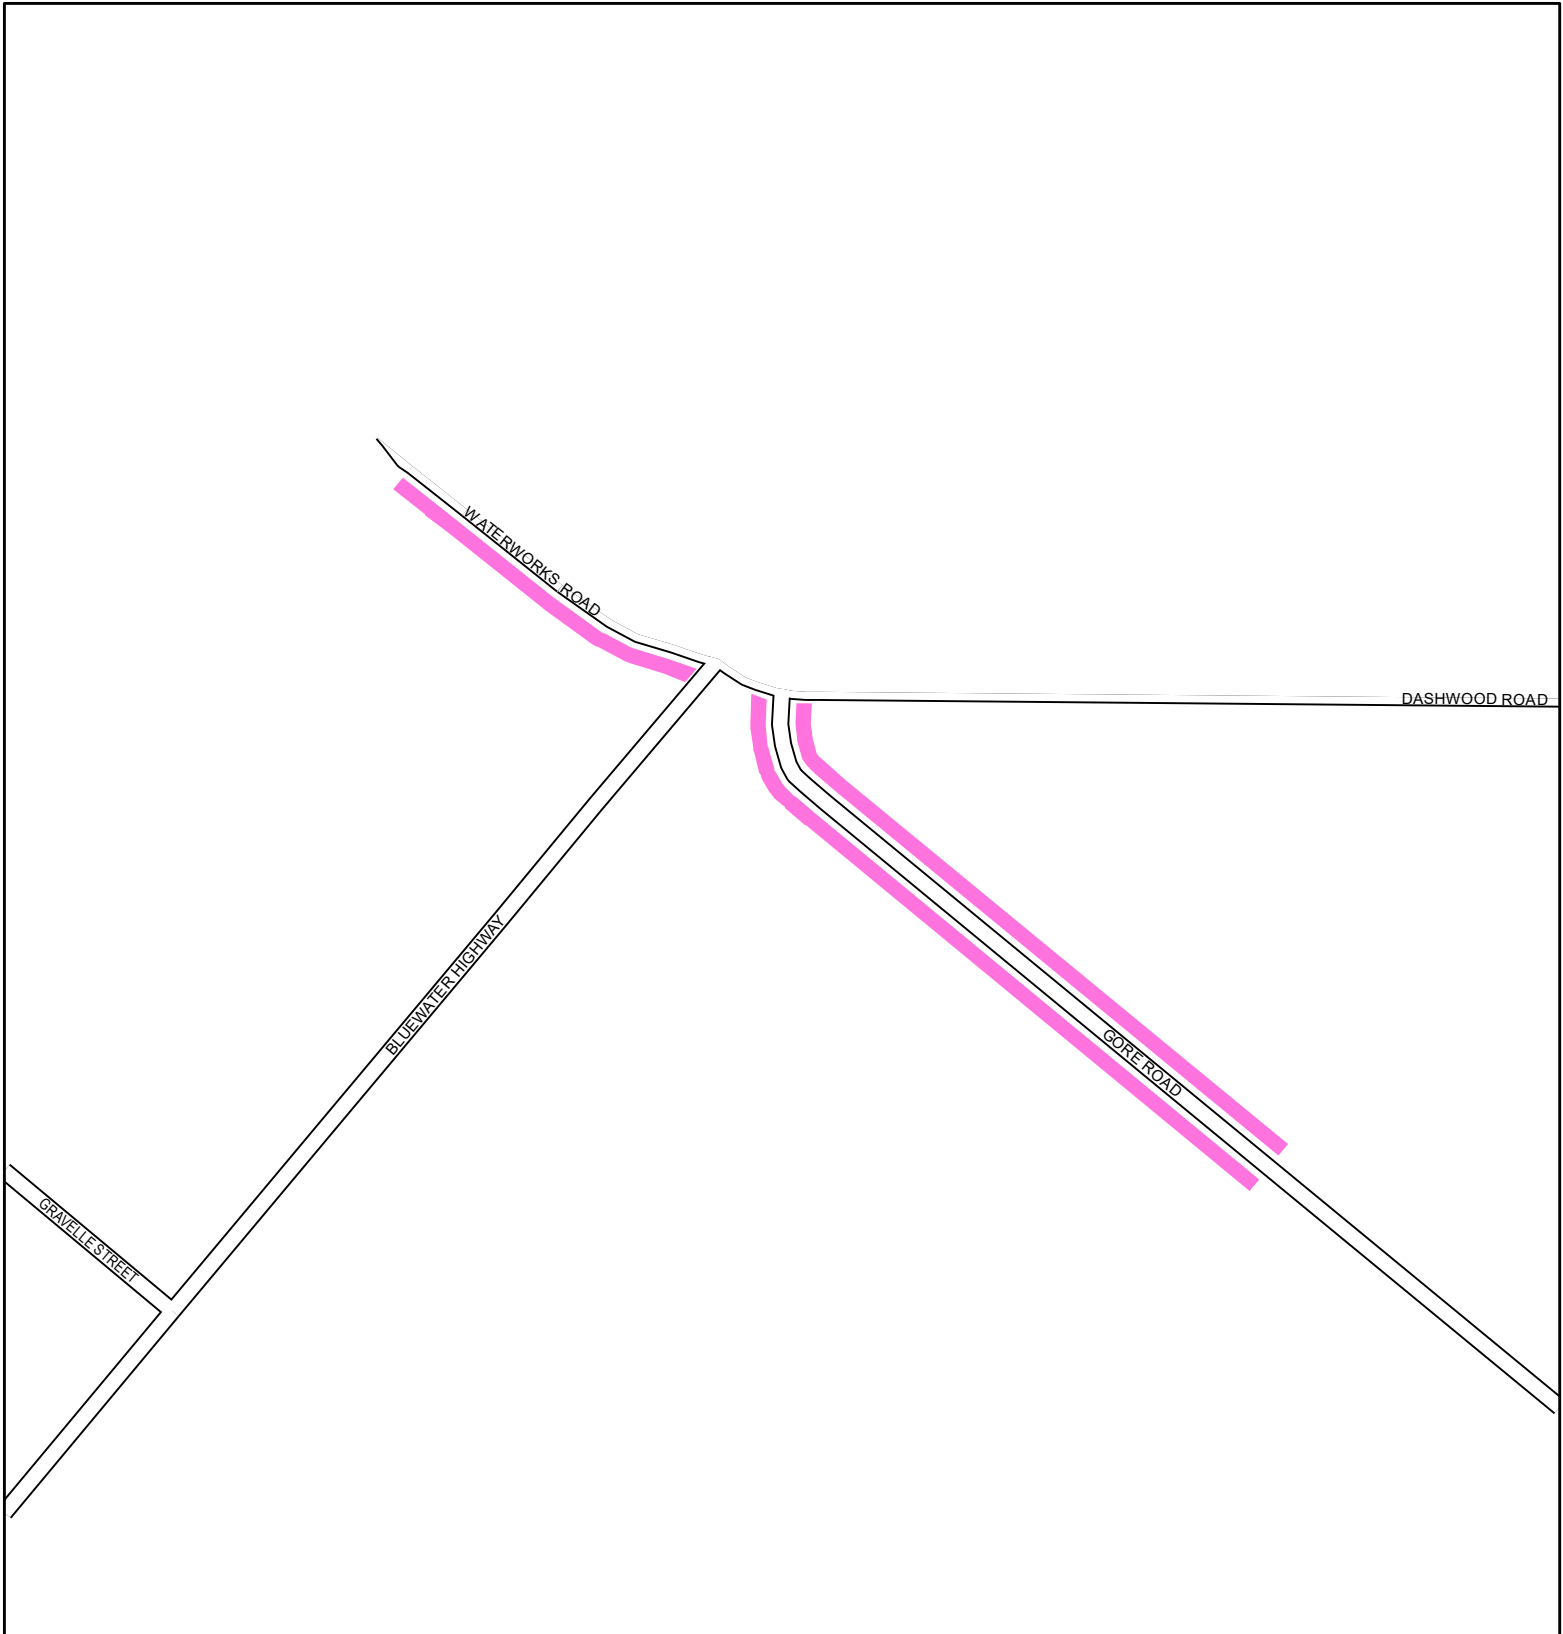

Transportation Services Department Port Blake Parking Restrictions

0 40 80 m

1:5,000

Date: 10/07/21

Parking

 No Parking (Existing)